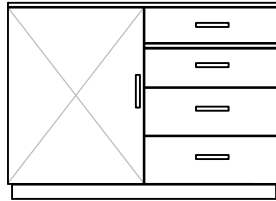

Credenza - 4 Drawers
(2 Drawers also available)
72" x 24" x 24"H

Nightstand
24" x 20" x 24"H

Dresser - 6 Drawers with Doors
60" x 24" x 30"H

Dresser - 8 Drawers
50" x 24" x 38"H

Dresser - 5 Drawers
30" x 24" x 50"H

Micro/Fridge Unit
28" x 22" x 48"H

Hospitality Unit - 3 Drawers, 1 Door
and Shelf with Drop Door
54" x 22" x 36"H

Bachelor Chest - 3 Drawers
36" x 24" x 30"H

Bachelor Chest - 3 Drawers
and Shelf with Drop Door
36" x 24" x 36"H

Decorative Mirror
28" x 48"H