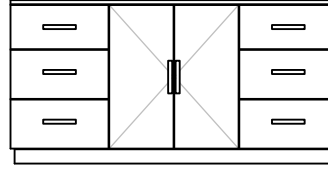

Credenza - 4 Drawers
(2 Drawers also available)
72" x 24" x 24"H

Nightstand
24" x 20" x 24"H

Dresser - 6 Drawers with Doors
60" x 24" x 30"H

Dresser - 8 Drawers
50" x 24" x 38"H

Dresser - 5 Drawers
30" x 24" x 50"H

Micro/Fridge Unit
28" x 22" x 48"H

Hospitality Unit - 3 Drawers, 1 Door
and Shelf with Drop Door
54" x 22" x 36"H

Bachelor Chest - 3 Drawers
36" x 24" x 30"H

Bachelor Chest - 3 Drawers
and Shelf with Drop Door
36" x 24" x 36"H

Decorative Mirror
28" x 48"H