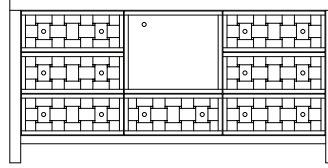

Credenza - 4 Drawer
(2 Drawer also available)
72" x 24" x 24"H

Nightstand
24" x 20" x 24"H

Dresser - 7 Drawer with Door
60" x 24" x 30"H

Dresser - 8 Drawer
50" x 24" x 38"H

Dresser - 5 Drawer
30" x 24" x 50"H

Micro/Fridge Unit
28" x 22" x 48"H

Fridge/Chest with shelf Unit
54" x 22" x 36"H

Bachelor Chest - 3 Drawer
36" x 24" x 30"H

Bachelor Chest with Shelf
36" x 24" x 36"H

Pedestal Table
30" Dia. x 30"H

Activity Table
30" x 30" x 30"H

Cocktail Table
36" x 20" x 18"H

End Table
22" x 24" x 24"H

Desk
46" x 24" x 30"H

Headboard
Double 57" x 36" H
Queen 63" x 36" H
King 81" x 36" H

Decorative Mirror
28" x 48"H