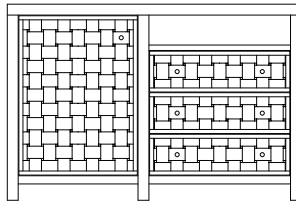

Credenza - 4 Drawer
(2 Drawer also available)
72" x 24" x 24"H

Nightstand
24" x 20" x 24"H

Dresser - 7 Drawer with Door
60" x 24" x 30"H

Dresser - 8 Drawer
50" x 24" x 38"H

Dresser - 5 Drawer
30" x 24" x 50"H

Micro/Fridge Unit
28" x 22" x 48"H

Fridge/Chest with shelf Unit
54" x 22" x 36"H

Bachelor Chest - 3 Drawer
36" x 24" x 30"H

Bachelor Chest with Shelf
36" x 24" x 36"H

Pedestal Table
30" Dia. x 30"H

Activity Table
30" x 30" x 30"H

Cocktail Table
36" x 20" x 18"H

End Table
22" x 24" x 24"H

Desk
46" x 24" x 30"H

Headboard
Double 57" x 36" H
Queen 63" x 36" H
King 81" x 36" H

Decorative Mirror
28" x 48"H