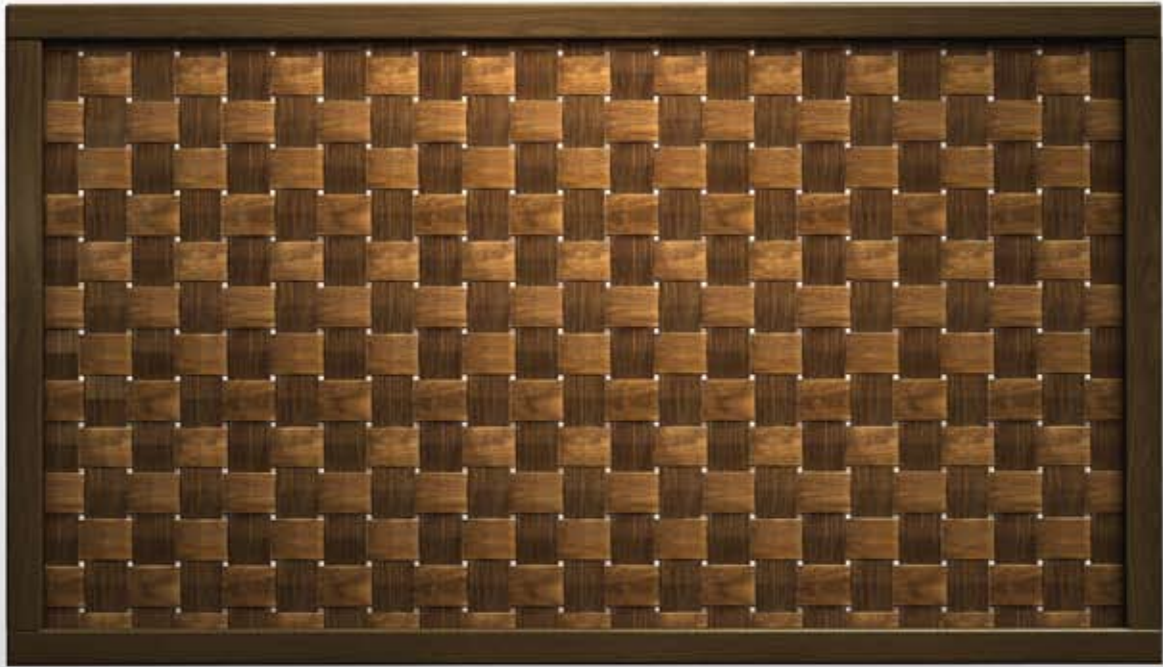

OSCAR COLLECTION

OSCAR COLLECTION

This collection features a Walnut finish with braided veneer accents. Oscar is crafted with hand-selected hardwood solids and veneers and comes with a 5-year contract warranty. Other standard finishes include: Maple, Wild Cherry, Dark Cherry, and Medium Oak. Braided veneers are available in different styles and color combinations.

Micro/Fridge Unit
28" x 22" x 48"H

Fridge/Chest with shelf Unit
54" x 22" x 36"H

Bachelor Chest - 3 Drawer
36" x 24" x 30"H

Bachelor Chest with Shelf
36" x 24" x 36"H

Pedestal Table
30" Dia. x 30"H

Activity Table
30" x 30" x 30"H