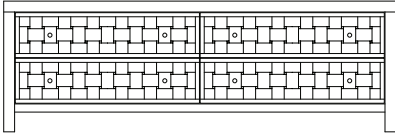

Credenza - 4 Drawer
(2 Drawer also available)
72" x 24" x 24"H

Nightstand
24" x 20" x 24"H

Dresser - 7 Drawer with Door
60" x 24" x 30"H

Dresser - 8 Drawer
50" x 24" x 38"H

Dresser - 5 Drawer
30" x 24" x 50"H

Micro/Fridge Unit
28" x 22" x 48"H

Fridge/Chest with shelf Unit
54" x 22" x 36"H

Bachelor Chest - 3 Drawer
36" x 24" x 30"H

Bachelor Chest with Shelf
36" x 24" x 36"H

Pedestal Table
30" Dia. x 30"H

Activity Table
30" x 30" x 30"H

Cocktail Table
36" x 20" x 18"H

End Table
22" x 24" x 24"H

Desk
46" x 24" x 30"H

Headboard
Double 57" x 36" H
Queen 63" x 36" H
King 81" x 36" H

Decorative Mirror
28" x 48"H