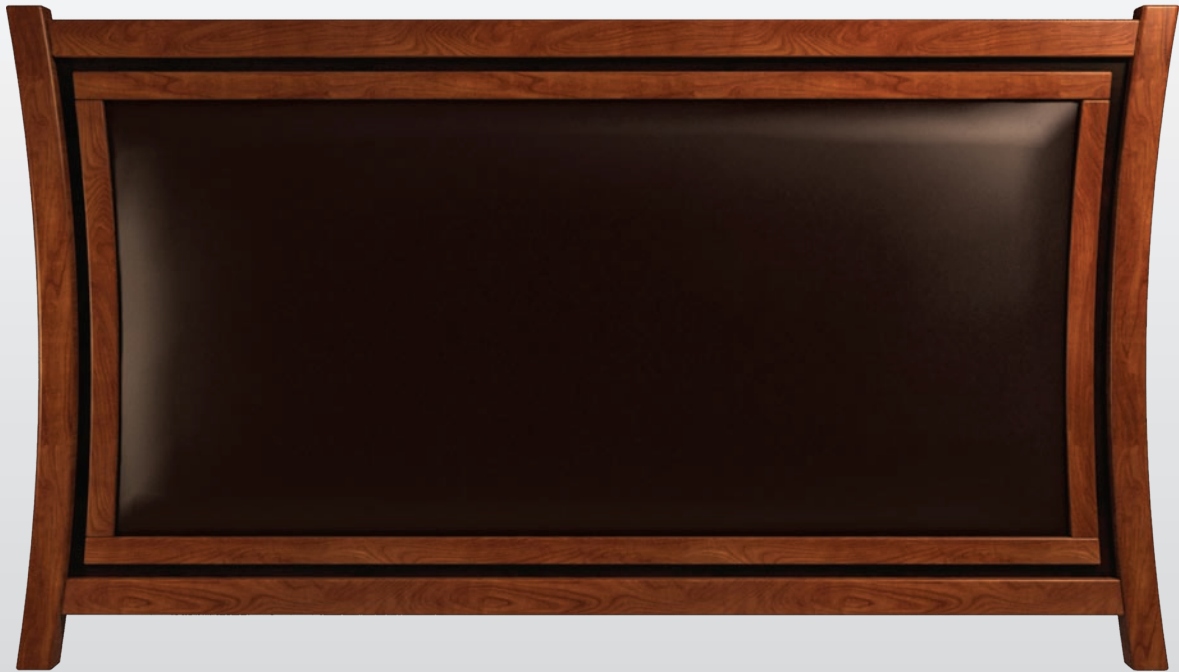

NOVEMBER COLLECTION

DIRECTLINE HOSPITALITY
CONTRACT MANUFACTURING