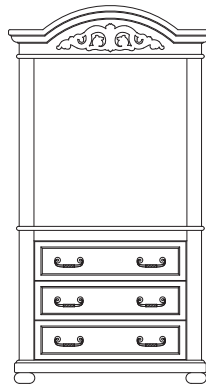

Credenza - 4 Drawer  
72" x 24" x 24"H  
(2 drawer also available)

Nightstand  
22" x 20" x 24"H

Luggage Bench  
36" x 22" x 18"H  
(false drawer)

Dresser - 6 Drawer  
60" x 24" x 30"H

Hospitality Unit  
60" x 24" x 66" H  
(doors optional)

Armoire - 3 Drawer w/ Shelf  
36" x 24" x 66"H  
(doors optional)

Micro/Fridge Unit  
28" x 24" x 48"H  
(doors optional)

Bachelor Chest - 3 Drawer  
36" x 24" x 30"H

Bachelor Chest w/ Shelf  
36" x 24" x 36"H

Pedestal Table  
30" Dia. x 30"H

Activity Table  
30" x 30" x 30"H

Cocktail Table  
36" x 20" x 18"H

End Table  
22" x 24" x 24"H

Desk  
46" x 24" x 30"H

Headboard  
Double 54" x 32" H  
Queen 60" x 32" H  
King 78" x 32" H