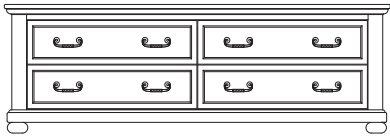

# MIKE COLLECTION

This collection features a custom natural pine finish with a distinct motif on the arched peices. Mike is crafted with hand-selected hardwood solids and veneers and comes with a 5-year contract warranty. Standard finishes include: Maple, Wild Cherry, Dark Cherry, Medium Oak, Walnut and Mahogany. Granite tops and custom finishes are also available.

Armoire - 3 Drawer w/ Shelf  
36" x 24" x 66"H  
(doors optional)

Micro/Fridge Unit  
28" x 24" x 48"H  
(doors optional)

Bachelor Chest - 3 Drawer  
36" x 24" x 30"H

Bachelor Chest w/ Shelf  
36" x 24" x 36"H