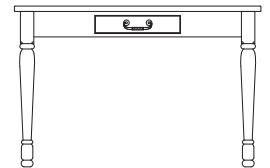

Armoire - 3 Drawer w/ Shelf  
36" x 24" x 66"H  
(doors optional)

Micro/Fridge Unit  
28" x 24" x 48"H  
(doors optional)

Bachelor Chest - 3 Drawer  
36" x 24" x 30"H

Bachelor Chest w/ Shelf  
36" x 24" x 36"H

Pedestal Table  
30" Dia. x 30"H

Activity Table  
30" x 30" x 30"H

Cocktail Table  
36" x 20" x 18"H

End Table  
22" x 24" x 24"H

Desk  
46" x 24" x 30"H

Headboard  
Double 54" x 32" H  
Queen 60" x 32" H  
King 78" x 32" H