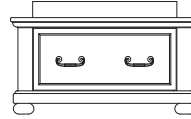

Credenza - 4 Drawer  
72" x 24" x 24"H  
(2 drawer also available)

Nightstand  
22" x 20" x 24"H

Luggage Bench  
36" x 22" x 18"H  
(false drawer)

Dresser - 6 Drawer  
60" x 24" x 30"H

Hospitality Unit  
60" x 24" x 66" H  
(doors optional)

Armoire - 3 Drawer w/ Shelf  
36" x 24" x 66"H  
(doors optional)

Micro/Fridge Unit  
28" x 24" x 48"H  
(doors optional)

Bachelor Chest - 3 Drawer  
36" x 24" x 30"H

Bachelor Chest w/ Shelf  
36" x 24" x 36"H