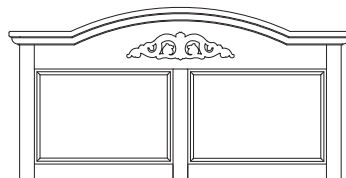

Armoire - 3 Drawer w/ Shelf  
36" x 24" x 66"H  
(doors optional)

Micro/Fridge Unit  
28" x 24" x 48"H  
(doors optional)

Bachelor Chest - 3 Drawer  
36" x 24" x 30"H

Bachelor Chest w/ Shelf  
36" x 24" x 36"H

Pedestal Table  
30" Dia. x 30"H

Activity Table  
30" x 30" x 30"H

Cocktail Table  
36" x 20" x 18"H

End Table  
22" x 24" x 24"H

Desk  
46" x 24" x 30"H

Headboard  
Double 54" x 32" H  
Queen 60" x 32" H  
King 78" x 32" H