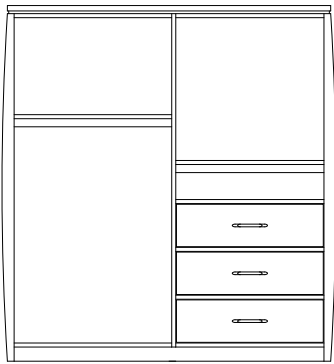

INDIA COLLECTION

DIRECTLINE HOSPITALITY
CONTRACT MANUFACTURING

INDIA COLLECTION

This collection features a custom Beech finish with a contemporary design and a four-leg open base. India is crafted with hand-selected hardwood solids and veneers and comes with a 5-year contract warranty. Other standard finishes include: Maple, Wild Cherry, Dark Cherry, Medium Oak, Walnut and Mahogany. Granite tops and custom finishes are also available.

Credenza - 4 Drawer
72" x 24" x 24"H
(2 drawer also available)

Nightstand
22" x 20" x 24"H

Luggage Bench
36" x 22" x 18"H
(false drawer)

Dresser - 6 Drawer
60" x 24" x 30"H

Hospitality Unit
60" x 24" x 66" H
(doors optional)

Armoire - 3 Drawer w/ Shelf
36" x 24" x 66"H
(doors optional)

Micro/Fridge Unit
24" x 22" x 48"H
(doors optional)

Bachelor Chest - 3 Drawer
36" x 24" x 30"H

Bachelor Chest w/ Shelf
36" x 24" x 36"H

Pedestal Table
30" Dia. x 30"H

Activity Table
30" x 30" x 30"H

Cocktail Table
36" x 20" x 18"H

End Table
22" x 24" x 24"H

Desk
46" x 24" x 30"H

Headboard
Double 54" x 33" H
Queen 60" x 33" H
King 78" x 33" H

Decorative Mirror
28" x 48"H