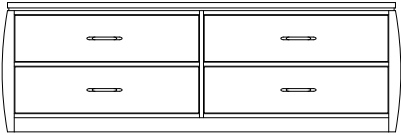

INDIA COLLECTION

DIRECTLINE HOSPITALITY
CONTRACT MANUFACTURING

INDIA COLLECTION

This collection features a custom Beech finish with a contemporary design and a four-leg open base. India is crafted with hand-selected hardwood solids and veneers and comes with a 5-year contract warranty. Other standard finishes include: Maple, Wild Cherry, Dark Cherry, Medium Oak, Walnut and Mahogany. Granite tops and custom finishes are also available.

Credenza - 4 Drawer
72" x 24" x 24"H
(2 drawer also available)

Nightstand
22" x 20" x 24"H

Luggage Bench
36" x 22" x 18"H
(false drawer)

Dresser - 6 Drawer
60" x 24" x 30"H

Hospitality Unit
60" x 24" x 66" H
(doors optional)

Armoire - 3 Drawer w/ Shelf
36" x 24" x 66"H
(doors optional)

Micro/Fridge Unit
24" x 22" x 48"H
(doors optional)

Bachelor Chest - 3 Drawer
36" x 24" x 30"H

Bachelor Chest w/ Shelf
36" x 24" x 36"H

Pedestal Table
30" Dia. x 30"H