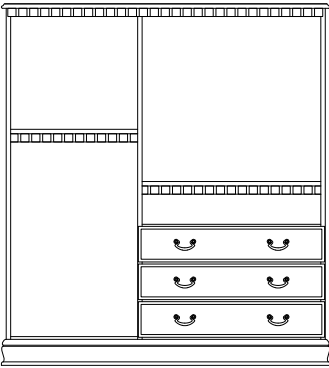

Credenza - 4 Drawer
72" x 24" x 24"H
(2 drawer also available)

Nightstand
22" x 20" x 24"H

Luggage Bench
36" x 22" x 18"H
(false drawer)

Dresser - 6 Drawer
60" x 24" x 30"H

Hospitality Unit
60" x 24" x 66" H
(doors optional)

Armoire - 3 Drawer w/ Shelf
36" x 24" x 66"H
(doors optional)

Micro/Fridge Unit
24" x 22" x 48"H
(doors optional)

Bachelor Chest - 3 Drawer
36" x 24" x 30"H

Bachelor Chest w/ Shelf
36" x 24" x 36"H

Pedestal Table
30" Dia. x 30"H

Activity Table
30" x 30" x 30"H

Cocktail Table
36" x 20" x 18"H

End Table
22" x 24" x 24"H

Desk
46" x 24" x 30"H

Headboard
Double 54" x 36" H
Queen 60" x 36" H
King 78" x 36" H

Decorative Mirror
28" x 48"H