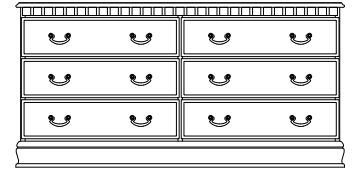

FOXTROT COLLECTION

DIRECTLINE HOSPITALITY
CONTRACT MANUFACTURING

FOXTROT COLLECTION

This collection features a Dark Cherry finish with a decorative, oversized dentil molding detail and a plinth base. Foxtrot is crafted with hand-selected hardwood solids and veneers and comes with a 5-year contract warranty. Other standard finishes include: Maple, Wild Cherry, Dark Cherry, Medium Oak, Walnut and Mahogany. Granite tops and custom finishes are also available.

Credenza - 4 Drawer
72" x 24" x 24"H
(2 drawer also available)

Nightstand
22" x 20" x 24"H

Luggage Bench
36" x 22" x 18"H
(false drawer)

Dresser - 6 Drawer
60" x 24" x 30"H

Hospitality Unit
60" x 24" x 66" H
(doors optional)

Armoire - 3 Drawer w/ Shelf
36" x 24" x 66"H
(doors optional)

Micro/Fridge Unit
24" x 22" x 48"H
(doors optional)

Bachelor Chest - 3 Drawer
36" x 24" x 30"H

Bachelor Chest w/ Shelf
36" x 24" x 36"H

Pedestal Table
30" Dia. x 30"H