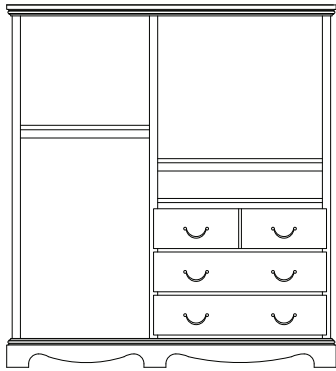

Credenza - 4 Drawer
72" x 24" x 24"H
(2 drawer also available)

Nightstand
22" x 20" x 24"H

Luggage Bench
36" x 22" x 18"H
(false drawer)

Dresser - 6 Drawer
60" x 24" x 30"H

Hospitality Unit
60" x 24" x 66" H
(doors optional)

Armoire - 3 Drawer w/ Shelf
36" x 24" x 66"H
(doors optional)

Micro/Fridge Unit
24" x 22" x 48"H
(doors optional)

Bachelor Chest - 3 Drawer
36" x 24" x 30"H

Bachelor Chest w/ Shelf
36" x 24" x 36"H

Pedestal Table
30" Dia. x 30"H

Activity Table
30" x 30" x 30"H

Cocktail Table
36" x 20" x 18"H

End Table
22" x 24" x 24"H

Desk
46" x 24" x 30"H

Headboard
Double 54" x 32" H
Queen 60" x 32" H
King 78" x 32" H

Decorative Mirror
28" x 48"H