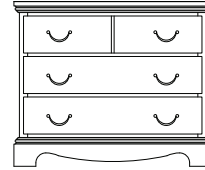

DELTA COLLECTION

DELTA COLLECTION

This collection features a Dark Walnut finish with traditional styling as seen in the headboards pediment detail and a decorative base. Charlie is crafted with hand-selected hardwood solids and veneers and comes with a 5-year contract warranty. Other standard finishes include: Maple, Wild Cherry, Walnut, Medium Oak and Mahogany. Granite tops and custom finishes are also available.

Credenza - 4 Drawer
72" x 24" x 24"H
(2 drawer also available)

Nightstand
22" x 20" x 24"H

Luggage Bench
36" x 22" x 18"H
(false drawer)

Dresser - 6 Drawer
60" x 24" x 30"H

Hospitality Unit
60" x 24" x 66" H
(doors optional)

Armoire - 3 Drawer w/ Shelf
36" x 24" x 66"H
(doors optional)

Micro/Fridge Unit
24" x 22" x 48"H
(doors optional)

Bachelor Chest - 3 Drawer
36" x 24" x 30"H

Bachelor Chest w/ Shelf
36" x 24" x 36"H

Pedestal Table
30" Dia. x 30"H