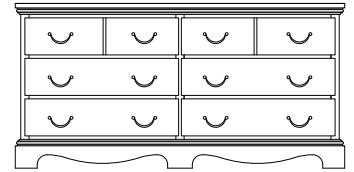

DELTA COLLECTION

DELTA COLLECTION

This collection features a Dark Walnut finish with traditional styling as seen in the headboards pediment detail and a decorative base. Charlie is crafted with hand-selected hardwood solids and veneers and comes with a 5-year contract warranty. Other standard finishes include: Maple, Wild Cherry, Walnut, Medium Oak and Mahogany. Granite tops and custom finishes are also available.

Credenza - 4 Drawer
72" x 24" x 24"H
(2 drawer also available)

Nightstand
22" x 20" x 24"H

Luggage Bench
36" x 22" x 18"H
(false drawer)

Dresser - 6 Drawer
60" x 24" x 30"H

Hospitality Unit
60" x 24" x 66" H
(doors optional)

Armoire - 3 Drawer w/ Shelf
36" x 24" x 66"H
(doors optional)

Micro/Fridge Unit
24" x 22" x 48"H
(doors optional)

Bachelor Chest - 3 Drawer
36" x 24" x 30"H

Bachelor Chest w/ Shelf
36" x 24" x 36"H

Pedestal Table
30" Dia. x 30"H