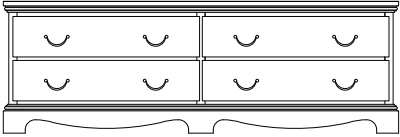

DELTA COLLECTION

DELTA COLLECTION

This collection features a Dark Walnut finish with traditional styling as seen in the headboards pediment detail and a decorative base. Charlie is crafted with hand-selected hardwood solids and veneers and comes with a 5-year contract warranty. Other standard finishes include: Maple, Wild Cherry, Walnut, Medium Oak and Mahogany. Granite tops and custom finishes are also available.

Credenza - 4 Drawer
72" x 24" x 24"H
(2 drawer also available)

Nightstand
22" x 20" x 24"H

Luggage Bench
36" x 22" x 18"H
(false drawer)

Dresser - 6 Drawer
60" x 24" x 30"H

Hospitality Unit
60" x 24" x 66" H
(doors optional)

Armoire - 3 Drawer w/ Shelf
36" x 24" x 66"H
(doors optional)

Micro/Fridge Unit
24" x 22" x 48"H
(doors optional)

Bachelor Chest - 3 Drawer
36" x 24" x 30"H

Bachelor Chest w/ Shelf
36" x 24" x 36"H

Pedestal Table
30" Dia. x 30"H