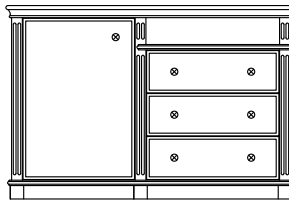

Credenza - 4 Drawer
(2 Drawer also available)
72" x 24" x 24"H

Nightstand
22" x 20" x 24"H

Dresser - 6 Drawer with Doors
60" x 20" x 30"H

Dresser - 8 Drawer
50" x 20" x 38"H

Dresser - 5 Drawer
30" x 20" x 50"H

Micro/Fridge Unit
28" x 22" x 48"H

Fridge/Chest with shelf Unit
54" x 22" x 36"H

Bachelor Chest - 3 Drawer
36" x 24" x 30"H

Bachelor Chest w/ Shelf
(optional 28" high TV panel)
36" x 24" x 36"H

Pedestal Table
30" Dia. x 30"H