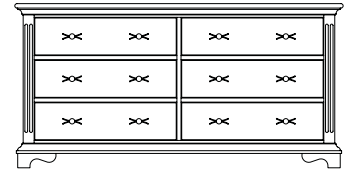

B R A V O C O L L E C T I O N

BRAVO COLLECTION

This collection features a Windsor Mahogany finish with a classic fluted column detail and a decorative base. Bravo is crafted with hand-selected hardwood solids and veneers and comes with a 5-year contract warranty. Other standard finishes include: Maple, Dark Cherry, Medium Oak, Walnut and Mahogany. Granite tops and custom finishes are also available.

Credenza - 4 Drawer
72" x 24" x 24"H
(2 drawer also available)

Nightstand
22" x 20" x 24"H

Luggage Bench
36" x 22" x 18"H
(false drawer)

Dresser - 6 Drawer
60" x 24" x 30"H

Hospitality Unit
60" x 24" x 66" H
(doors optional)

Armoire - 3 Drawer w/ Shelf
36" x 24" x 66"H
(doors optional)

Micro/Fridge Unit
24" x 22" x 48"H

Bachelor Chest - 3 Drawer
36" x 24" x 30"H

Bachelor Chest w/ Shelf
36" x 24" x 36"H

Pedestal Table
30" Dia. x 30"H