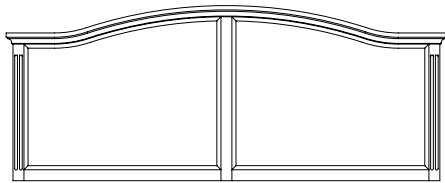

Armoire - 3 Drawer w/ Shelf
36" x 24" x 66"H
(doors optional)

Micro/Fridge Unit
24" x 22" x 48"H

Bachelor Chest - 3 Drawer
36" x 24" x 30"H

Bachelor Chest w/ Shelf
36" x 24" x 36"H

Pedestal Table
30" Dia. x 30"H

Activity Table
30" x 30" x 30"H

Cocktail Table
36" x 20" x 18"H

End Table
22" x 24" x 24"H

Desk
46" x 24" x 30"H

Headboard
Double 54" x 32" H
Queen 60" x 32" H
King 78" x 32" H

Decorative Mirror
28" x 48"H