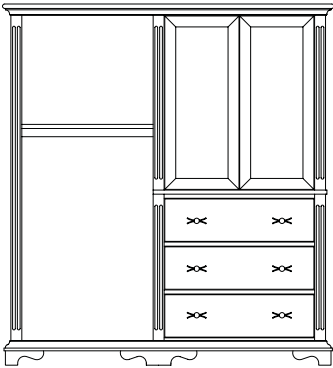

Credenza - 4 Drawer
72" x 24" x 24"H
(2 drawer also available)

Nightstand
22" x 20" x 24"H

Luggage Bench
36" x 22" x 18"H
(false drawer)

Dresser - 6 Drawer
60" x 24" x 30"H

Hospitality Unit
60" x 24" x 66" H
(doors optional)

Armoire - 3 Drawer w/ Shelf
36" x 24" x 66"H
(doors optional)

Micro/Fridge Unit
24" x 22" x 48"H

Bachelor Chest - 3 Drawer
36" x 24" x 30"H

Bachelor Chest w/ Shelf
36" x 24" x 36"H

Pedestal Table
30" Dia. x 30"H

Activity Table
30" x 30" x 30"H

Cocktail Table
36" x 20" x 18"H

End Table
22" x 24" x 24"H

Desk
46" x 24" x 30"H

Headboard
Double 54" x 32" H
Queen 60" x 32" H
King 78" x 32" H

Decorative Mirror
28" x 48"H