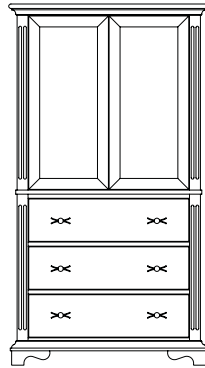

Credenza - 4 Drawer
72" x 24" x 24"H
(2 drawer also available)

Nightstand
22" x 20" x 24"H

Luggage Bench
36" x 22" x 18"H
(false drawer)

Dresser - 6 Drawer
60" x 24" x 30"H

Hospitality Unit
60" x 24" x 66" H
(doors optional)

Armoire - 3 Drawer w/ Shelf
36" x 24" x 66"H
(doors optional)

Micro/Fridge Unit
24" x 22" x 48"H

Bachelor Chest - 3 Drawer
36" x 24" x 30"H

Bachelor Chest w/ Shelf
36" x 24" x 36"H

Pedestal Table
30" Dia. x 30"H

Activity Table
30" x 30" x 30"H

Cocktail Table
36" x 20" x 18"H

End Table
22" x 24" x 24"H

Desk
46" x 24" x 30"H

Headboard
Double 54" x 32" H
Queen 60" x 32" H
King 78" x 32" H

Decorative Mirror
28" x 48"H