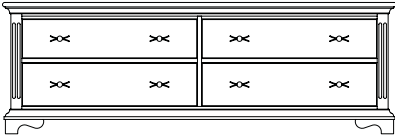

Credenza - 4 Drawer
72" x 24" x 24"H
(2 drawer also available)

Nightstand
22" x 20" x 24"H

Luggage Bench
36" x 22" x 18"H
(false drawer)

Dresser - 6 Drawer
60" x 24" x 30"H

Hospitality Unit
60" x 24" x 66" H
(doors optional)

Armoire - 3 Drawer w/ Shelf
36" x 24" x 66"H
(doors optional)

Micro/Fridge Unit
24" x 22" x 48"H

Bachelor Chest - 3 Drawer
36" x 24" x 30"H

Bachelor Chest w/ Shelf
36" x 24" x 36"H

Pedestal Table
30" Dia. x 30"H