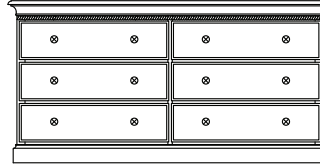

Credenza - 4 Drawer
(2 Drawer also available)
72" x 24" x 24"H

Nightstand
22" x 20" x 24"H

Dresser - 6 Drawer with Doors
60" x 20" x 30"H

Dresser - 8 Drawer
50" x 20" x 38"H

Dresser - 5 Drawer
30" x 20" x 50"H

Micro/Fridge Unit
28" x 22" x 48"H

Fridge/Chest with shelf Unit
54" x 22" x 36"H

Bachelor Chest - 3 Drawer
36" x 24" x 30"H

Bachelor Chest w/ Shelf
36" x 24" x 36"H

Pedestal Table
30" Dia. x 30"H

Activity Table
30" x 30" x 30"H

Cocktail Table
36" x 20" x 18"H

End Table
22" x 24" x 24"H

Desk
46" x 24" x 30"H

Headboard
Double 54" x 36" H
Queen 60" x 36" H
King 78" x 36" H

Decorative Mirror
28" x 48"H

Standard Mirror
28" x 44"H

DIRECTLINE HOSPITALITY
CONTRACT MANUFACTURING