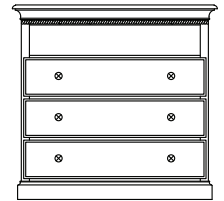

Credenza - 4 Drawer
(2 Drawer also available)
72" x 24" x 24"H

Nightstand
22" x 20" x 24"H

Dresser - 6 Drawer with Doors
60" x 20" x 30"H

Dresser - 8 Drawer
50" x 20" x 38"H

Dresser - 5 Drawer
30" x 20" x 50"H

Micro/Fridge Unit
28" x 22" x 48"H

Fridge/Chest with shelf Unit
54" x 22" x 36"H

Bachelor Chest - 3 Drawer
36" x 24" x 30"H

Bachelor Chest w/ Shelf
36" x 24" x 36"H

Pedestal Table
30" Dia. x 30"H

Activity Table
30" x 30" x 30"H

Cocktail Table
36" x 20" x 18"H

End Table
22" x 24" x 24"H

Desk
46" x 24" x 30"H

Headboard
Double 54" x 36" H
Queen 60" x 36" H
King 78" x 36" H

Decorative Mirror
28" x 48"H

Standard Mirror
28" x 44"H

DIRECTLINE HOSPITALITY
CONTRACT MANUFACTURING