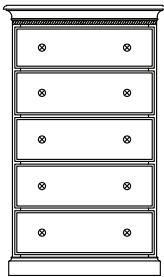

Credenza - 4 Drawer
(2 Drawer also available)
72" x 24" x 24"H

Nightstand
22" x 20" x 24"H

Dresser - 6 Drawer with Doors
60" x 20" x 30"H

Dresser - 8 Drawer
50" x 20" x 38"H

Dresser - 5 Drawer
30" x 20" x 50"H

Micro/Fridge Unit
28" x 22" x 48"H

Fridge/Chest with shelf Unit
54" x 22" x 36"H

Bachelor Chest - 3 Drawer
36" x 24" x 30"H

Bachelor Chest w/ Shelf
36" x 24" x 36"H

Pedestal Table
30" Dia. x 30"H

Activity Table
30" x 30" x 30"H

Cocktail Table
36" x 20" x 18"H

End Table
22" x 24" x 24"H

Desk
46" x 24" x 30"H

Headboard
Double 54" x 36" H
Queen 60" x 36" H
King 78" x 36" H

Decorative Mirror
28" x 48"H

Standard Mirror
28" x 44"H

DIRECTLINE HOSPITALITY
CONTRACT MANUFACTURING