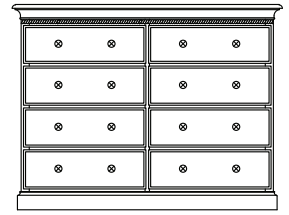

Credenza - 4 Drawer
(2 Drawer also available)
72" x 24" x 24"H

Nightstand
22" x 20" x 24"H

Dresser - 6 Drawer with Doors
60" x 20" x 30"H

Dresser - 8 Drawer
50" x 20" x 38"H

Dresser - 5 Drawer
30" x 20" x 50"H

Micro/Fridge Unit
28" x 22" x 48"H

Fridge/Chest with shelf Unit
54" x 22" x 36"H

Bachelor Chest - 3 Drawer
36" x 24" x 30"H

Bachelor Chest w/ Shelf
36" x 24" x 36"H

Pedestal Table
30" Dia. x 30"H

Activity Table
30" x 30" x 30"H

Cocktail Table
36" x 20" x 18"H

End Table
22" x 24" x 24"H

Desk
46" x 24" x 30"H

Headboard
Double 54" x 36" H
Queen 60" x 36" H
King 78" x 36" H

Decorative Mirror
28" x 48"H

Standard Mirror
28" x 44"H

DIRECTLINE HOSPITALITY
CONTRACT MANUFACTURING