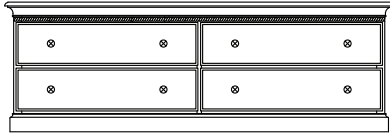

Credenza - 4 Drawer
(2 Drawer also available)
72" x 24" x 24"H

Nightstand
22" x 20" x 24"H

Dresser - 6 Drawer with Doors
60" x 20" x 30"H

Dresser - 8 Drawer
50" x 20" x 38"H

Dresser - 5 Drawer
30" x 20" x 50"H

Micro/Fridge Unit
28" x 22" x 48"H

Fridge/Chest with shelf Unit
54" x 22" x 36"H

Bachelor Chest - 3 Drawer
36" x 24" x 30"H

Bachelor Chest w/ Shelf
36" x 24" x 36"H

Pedestal Table
30" Dia. x 30"H

Activity Table
30" x 30" x 30"H

Cocktail Table
36" x 20" x 18"H

End Table
22" x 24" x 24"H

Desk
46" x 24" x 30"H

Headboard
Double 54" x 36" H
Queen 60" x 36" H
King 78" x 36" H

Decorative Mirror
28" x 48"H

Standard Mirror
28" x 44"H

DIRECTLINE HOSPITALITY
CONTRACT MANUFACTURING