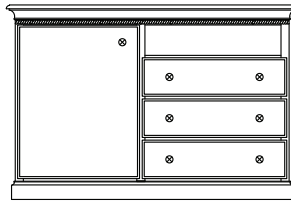

Credenza - 4 Drawer
(2 Drawer also available)
72" x 24" x 24"H

Nightstand
22" x 20" x 24"H

Dresser - 6 Drawer with Doors
60" x 20" x 30"H

Dresser - 8 Drawer
50" x 20" x 38"H

Dresser - 5 Drawer
30" x 20" x 50"H

Micro/Fridge Unit
28" x 22" x 48"H

Fridge/Chest with shelf Unit
54" x 22" x 36"H

Bachelor Chest - 3 Drawer
36" x 24" x 30"H

Bachelor Chest w/ Shelf
36" x 24" x 36"H

Pedestal Table
30" Dia. x 30"H

Activity Table
30" x 30" x 30"H

Cocktail Table
36" x 20" x 18"H

End Table
22" x 24" x 24"H

Desk
46" x 24" x 30"H

Headboard
Double 54" x 36" H
Queen 60" x 36" H
King 78" x 36" H

Decorative Mirror
28" x 48"H

Standard Mirror
28" x 44"H

DIRECTLINE HOSPITALITY
CONTRACT MANUFACTURING