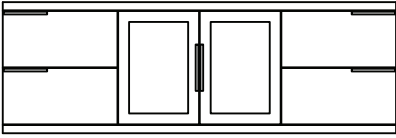

Credenza - 4 Drawer with Doors
(2 Drawer also available)
72" x 24" x 24"H

Nightstand
24" x 20" x 24"H

Dresser - 6 Drawer with Doors
60" x 20" x 30"H

Dresser - 8 Drawer
50" x 20" x 38"H

Dresser - 5 Drawer
30" x 20" x 50"H

Micro/Fridge Unit
28" x 22" x 48"H

Fridge/Chest with shelf Unit
54" x 22" x 36"H

Bachelor Chest - 3 Drawer
36" x 24" x 30"H

Bachelor Chest with Shelf
36" x 24" x 36"H

Pedestal Table
30" Dia. x 30"H

Activity Table
30" x 30" x 30"H

Cocktail Table
36" x 20" x 18"H

End Table
22" x 24" x 24"H

Desk
46" x 24" x 30"H

Platform Bed
Double 110" x 85 x 36" H
Queen 116" x 90 x 36" H
King 132" x 90 x 36" H

Platform Bed with recessed mattress
Double 70" x 85 x 36" H
Queen 76" x 90 x 36" H
King 92" x 90 x 36" H

Decorative Mirror
28" x 48"H