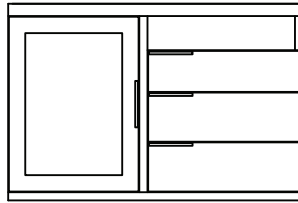

Credenza - 4 Drawer with Doors
(2 Drawer also available)
72" x 24" x 24"H

Nightstand
24" x 20" x 24"H

Dresser - 6 Drawer with Doors
60" x 20" x 30"H

Dresser - 8 Drawer
50" x 20" x 38"H

Dresser - 5 Drawer
30" x 20" x 50"H

Micro/Fridge Unit
28" x 22" x 48"H

Fridge/Chest with shelf Unit
54" x 22" x 36"H

Bachelor Chest - 3 Drawer
36" x 24" x 30"H

Bachelor Chest with Shelf
36" x 24" x 36"H

Pedestal Table
30" Dia. x 30"H

Activity Table
30" x 30" x 30"H

Cocktail Table
36" x 20" x 18"H

End Table
22" x 24" x 24"H

Desk
46" x 24" x 30"H

Platform Bed
Double 110" x 85 x 36" H
Queen 116" x 90 x 36" H
King 132" x 90 x 36" H

Platform Bed with recessed mattress
Double 70" x 85 x 36" H
Queen 76" x 90 x 36" H
King 92" x 90 x 36" H

Decorative Mirror
28" x 48"H