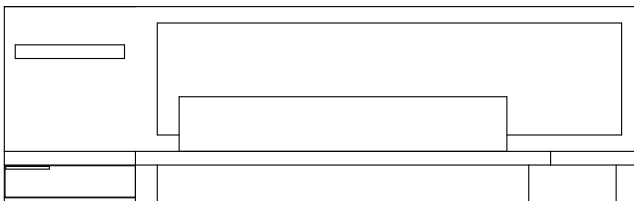

Micro/Fridge Unit
28" x 22" x 48"H

Fridge/Chest with shelf Unit
54" x 22" x 36"H

Bachelor Chest - 3 Drawer
36" x 24" x 30"H

Bachelor Chest with Shelf
36" x 24" x 36"H

Pedestal Table
30" Dia. x 30"H

Activity Table
30" x 30" x 30"H

Cocktail Table
36" x 20" x 18"H

End Table
22" x 24" x 24"H

Desk
46" x 24" x 30"H

Platform Bed
Double 110" x 85 x 36" H
Queen 116" x 90 x 36" H
King 132" x 90 x 36" H

Platform Bed with recessed mattress
Double 70" x 85 x 36" H
Queen 76" x 90 x 36" H
King 92" x 90 x 36" H