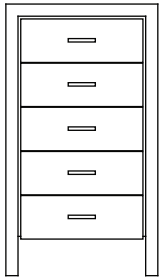

Credenza - 4 Drawer with Doors
(2 Drawer also available)
72" x 24" x 24"H

Nightstand
24" x 20" x 24"H

Dresser - 7 Drawer with Doors
60" x 20" x 30"H

Dresser - 8 Drawer
50" x 20" x 38"H

Dresser - 5 Drawer
30" x 20" x 50"H

Micro/Fridge Unit
28" x 22" x 48"H

Fridge/Chest with shelf Unit
54" x 22" x 36"H

Bachelor Chest - 3 Drawer
36" x 24" x 30"H

Bachelor Chest with Shelf
36" x 24" x 36"H

Pedestal Table
30" Dia. x 30"H

Activity Table
30" x 30" x 30"H

Cocktail Table
36" x 20" x 18"H

End Table
22" x 24" x 24"H

Desk
46" x 24" x 30"H

Headboard
Double 57" x 36" H
Queen 63" x 36" H
King 81" x 36" H

Decorative Mirror
28" x 48"H