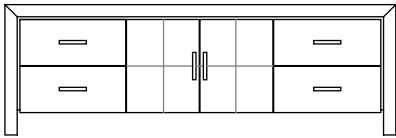

Credenza - 4 Drawer with Doors
(2 Drawer also available)
72" x 24" x 24"H

Nightstand
24" x 20" x 24"H

Dresser - 7 Drawer with Doors
60" x 20" x 30"H

Dresser - 8 Drawer
50" x 20" x 38"H

Dresser - 5 Drawer
30" x 20" x 50"H

Micro/Fridge Unit
28" x 22" x 48"H

Fridge/Chest with shelf Unit
54" x 22" x 36"H

Bachelor Chest - 3 Drawer
36" x 24" x 30"H

Bachelor Chest with Shelf
36" x 24" x 36"H

Pedestal Table
30" Dia. x 30"H

Activity Table
30" x 30" x 30"H

Cocktail Table
36" x 20" x 18"H

End Table
22" x 24" x 24"H

Desk
46" x 24" x 30"H

Headboard
Double 57" x 36" H
Queen 63" x 36" H
King 81" x 36" H

Decorative Mirror
28" x 48"H