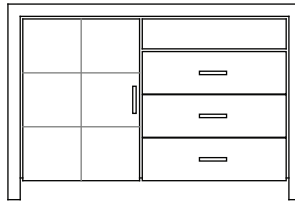

Credenza - 4 Drawer with Doors
(2 Drawer also available)
72" x 24" x 24"H

Nightstand
24" x 20" x 24"H

Dresser - 7 Drawer with Doors
60" x 20" x 30"H

Dresser - 8 Drawer
50" x 20" x 38"H

Dresser - 5 Drawer
30" x 20" x 50"H

Micro/Fridge Unit
28" x 22" x 48"H

Fridge/Chest with shelf Unit
54" x 22" x 36"H

Bachelor Chest - 3 Drawer
36" x 24" x 30"H

Bachelor Chest with Shelf
36" x 24" x 36"H

Pedestal Table
30" Dia. x 30"H

Activity Table
30" x 30" x 30"H