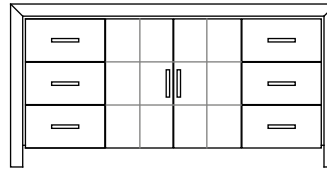

Credenza - 4 Drawer with Doors
(2 Drawer also available)
72" x 24" x 24"H

Nightstand
24" x 20" x 24"H

Dresser - 7 Drawer with Doors
60" x 20" x 30"H

Dresser - 8 Drawer
50" x 20" x 38"H

Dresser - 5 Drawer
30" x 20" x 50"H

Micro/Fridge Unit
28" x 22" x 48"H

Fridge/Chest with shelf Unit
54" x 22" x 36"H

Bachelor Chest - 3 Drawer
36" x 24" x 30"H

Bachelor Chest with Shelf
36" x 24" x 36"H

Pedestal Table
30" Dia. x 30"H

Activity Table
30" x 30" x 30"H

Cocktail Table
36" x 20" x 18"H

End Table
22" x 24" x 24"H

Desk
46" x 24" x 30"H

Headboard
Double 57" x 36" H
Queen 63" x 36" H
King 81" x 36" H

Decorative Mirror
28" x 48"H