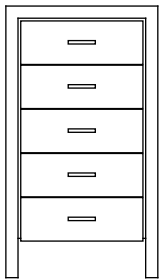

Credenza - 4 Drawer with Doors
(2 Drawer also available)
72" x 24" x 24"H

Nightstand
24" x 20" x 24"H

Dresser - 7 Drawer with Doors
60" x 20" x 30"H

Dresser - 8 Drawer
50" x 20" x 38"H

Dresser - 5 Drawer
30" x 20" x 50"H

Micro/Fridge Unit
28" x 22" x 48"H

Fridge/Chest with shelf Unit
54" x 22" x 36"H

Bachelor Chest - 3 Drawer
36" x 24" x 30"H

Bachelor Chest with Shelf
36" x 24" x 36"H

Pedestal Table
30" Dia. x 30"H

Activity Table
30" x 30" x 30"H

Cocktail Table
36" x 20" x 18"H

End Table
22" x 24" x 24"H

Desk
46" x 24" x 30"H

Headboard
Double 57" x 36" H
Queen 63" x 36" H
King 81" x 36" H

Decorative Mirror
28" x 48"H