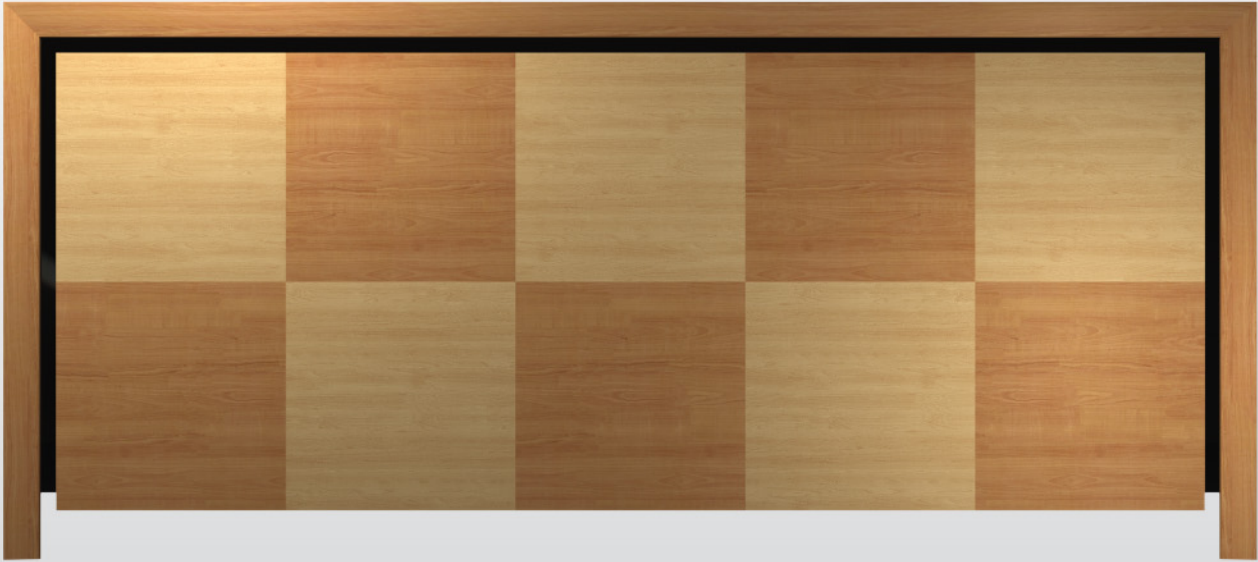

QUEBEC COLLECTION

DIRECTLINE HOSPITALITY
CONTRACT MANUFACTURING

QUEBEC COLLECTION

This collection features a Fonthill Pear finish with Ahorn accents and a contemporary Italian inspired design. Quebec is crafted with hand-selected hardwood solids and veneers and comes with a 5-year contract warranty. Other standard finishes include: Maple, Wild Cherry, Dark Cherry, Walnut and Medium Oak. Custom finishes are also available.

Micro/Fridge Unit
28" x 22" x 48"H

Fridge/Chest with shelf Unit
54" x 22" x 36"H

Bachelor Chest - 3 Drawer
36" x 24" x 30"H

Bachelor Chest with Shelf
36" x 24" x 36"H

Pedestal Table
30" Dia. x 30"H

Activity Table
30" x 30" x 30"H