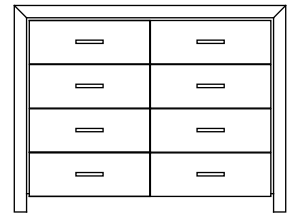

Credenza - 4 Drawer with Doors
(2 Drawer also available)
72" x 24" x 24"H

Nightstand
24" x 20" x 24"H

Dresser - 7 Drawer with Doors
60" x 20" x 30"H

Dresser - 8 Drawer
50" x 20" x 38"H

Dresser - 5 Drawer
30" x 20" x 50"H

Micro/Fridge Unit
28" x 22" x 48"H

Fridge/Chest with shelf Unit
54" x 22" x 36"H

Bachelor Chest - 3 Drawer
36" x 24" x 30"H

Bachelor Chest with Shelf
36" x 24" x 36"H

Pedestal Table
30" Dia. x 30"H

Activity Table
30" x 30" x 30"H