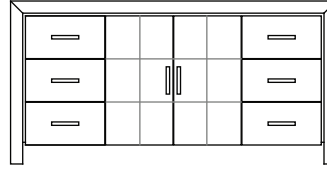

Credenza - 4 Drawer with Doors
(2 Drawer also available)
72" x 24" x 24"H

Nightstand
24" x 20" x 24"H

Dresser - 7 Drawer with Doors
60" x 20" x 30"H

Dresser - 8 Drawer
50" x 20" x 38"H

Dresser - 5 Drawer
30" x 20" x 50"H

Micro/Fridge Unit
28" x 22" x 48"H

Fridge/Chest with shelf Unit
54" x 22" x 36"H

Bachelor Chest - 3 Drawer
36" x 24" x 30"H

Bachelor Chest with Shelf
36" x 24" x 36"H

Pedestal Table
30" Dia. x 30"H

Activity Table
30" x 30" x 30"H