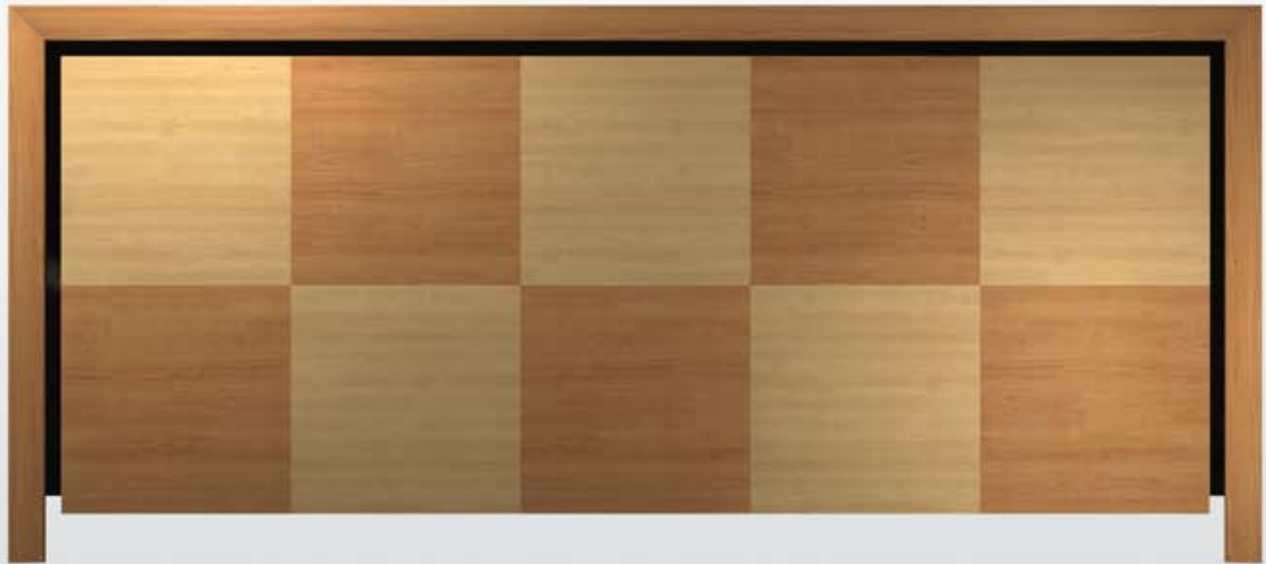

QUEBEC COLLECTION

DIRECTLINE HOSPITALITY
CONTRACT MANUFACTURING

QUEBEC COLLECTION

This collection features a Fonthill Pear finish with Ahorn accents and a contemporary Italian inspired design. Quebec is crafted with hand-selected hardwood solids and veneers and comes with a 5-year contract warranty. Other standard finishes include: Maple, Wild Cherry, Dark Cherry, Walnut and Medium Oak. Custom finishes are also available.

Micro/Fridge Unit
28" x 22" x 48"H

Fridge/Chest with shelf Unit
54" x 22" x 36"H

Bachelor Chest - 3 Drawer
36" x 24" x 30"H

Bachelor Chest with Shelf
36" x 24" x 36"H

Pedestal Table
30" Dia. x 30"H

Activity Table
30" x 30" x 30"H