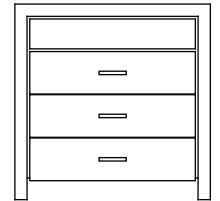

Credenza - 4 Drawer with Doors
(2 Drawer also available)
72" x 24" x 24"H

Nightstand
24" x 20" x 24"H

Dresser - 7 Drawer with Doors
60" x 20" x 30"H

Dresser - 8 Drawer
50" x 20" x 38"H

Dresser - 5 Drawer
30" x 20" x 50"H

Micro/Fridge Unit
28" x 22" x 48"H

Fridge/Chest with shelf Unit
54" x 22" x 36"H

Bachelor Chest - 3 Drawer
36" x 24" x 30"H

Bachelor Chest with Shelf
36" x 24" x 36"H

Pedestal Table
30" Dia. x 30"H

Activity Table
30" x 30" x 30"H