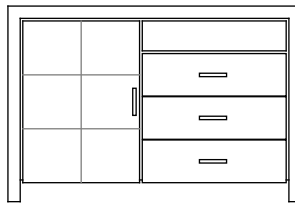

Credenza - 4 Drawer with Doors
(2 Drawer also available)
72" x 24" x 24"H

Nightstand
24" x 20" x 24"H

Dresser - 7 Drawer with Doors
60" x 20" x 30"H

Dresser - 8 Drawer
50" x 20" x 38"H

Dresser - 5 Drawer
30" x 20" x 50"H

Micro/Fridge Unit
28" x 22" x 48"H

Fridge/Chest with shelf Unit
54" x 22" x 36"H

Bachelor Chest - 3 Drawer
36" x 24" x 30"H

Bachelor Chest with Shelf
36" x 24" x 36"H

Pedestal Table
30" Dia. x 30"H

Activity Table
30" x 30" x 30"H