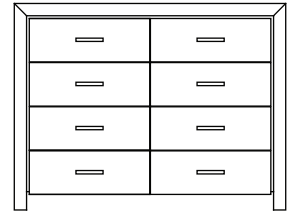

Credenza - 4 Drawer with Doors
(2 Drawer also available)
72" x 24" x 24"H

Nightstand
24" x 20" x 24"H

Dresser - 7 Drawer with Doors
60" x 20" x 30"H

Dresser - 8 Drawer
50" x 20" x 38"H

Dresser - 5 Drawer
30" x 20" x 50"H

Micro/Fridge Unit
28" x 22" x 48"H

Fridge/Chest with shelf Unit
54" x 22" x 36"H

Bachelor Chest - 3 Drawer
36" x 24" x 30"H

Bachelor Chest with Shelf
36" x 24" x 36"H

Pedestal Table
30" Dia. x 30"H

Activity Table
30" x 30" x 30"H

Cocktail Table
36" x 20" x 18"H

End Table
22" x 24" x 24"H

Desk
46" x 24" x 30"H

Headboard
Double 57" x 36" H
Queen 63" x 36" H
King 81" x 36" H

Decorative Mirror
28" x 48"H